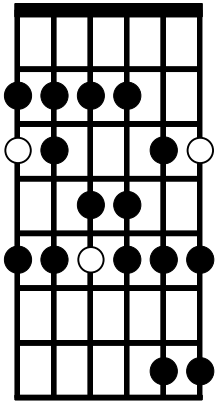

3 Notes Per String Major Scales

Mark Wein

Musical notation for the first scale. The top staff is a treble clef with a key signature of one sharp (F#) and a 4/4 time signature. The scale is written in a single line, starting on the first string, first fret and moving up to the sixth string, fourth fret. The notation consists of quarter notes and eighth notes. Below the staff is a TAB line with fret numbers: 3 5 2 3 5 2 4 5 2 4 5 3 5 2 3 5 7 5 3 2 5 3 5 4 2 5 4 2 5 3 2 5 3 2 3.

Musical notation for the second scale, starting at fret 6. The top staff is a treble clef with a key signature of one sharp (F#) and a 4/4 time signature. The scale is written in a single line, starting on the first string, sixth fret and moving up to the sixth string, fourth fret. The notation consists of quarter notes and eighth notes. Below the staff is a TAB line with fret numbers: 3 5 7 3 5 7 4 5 7 4 5 7 5 7 8 5 7 8 7 5 8 7 5 7 5 4 7 5 4 7 5 3 7 5 3.

3 Notes Per String Major Scales

2

11

Musical notation for a 5-fret major scale in G major. The treble clef staff shows the scale ascending and descending. The bass clef staff shows the following fingering sequence: 5 7 9, 5 7 9, 7 8, 10, 7 8 10 8 7, 10 8, 7, 9 7 5, 9 7 5, 9, 7 5, 8 7 5 7 8, 5, 7 9, 5.

16

Musical notation for a 7-fret major scale in A major. The treble clef staff shows the scale ascending and descending. The bass clef staff shows the following fingering sequence: 10, 7 9 10, 7 9 11, 8, 10 12, 8 10 12 10 8, 12, 10 8, 11 9 7, 10 9 7, 10 9 7, 10 8 7 8 10, 7 9 10.